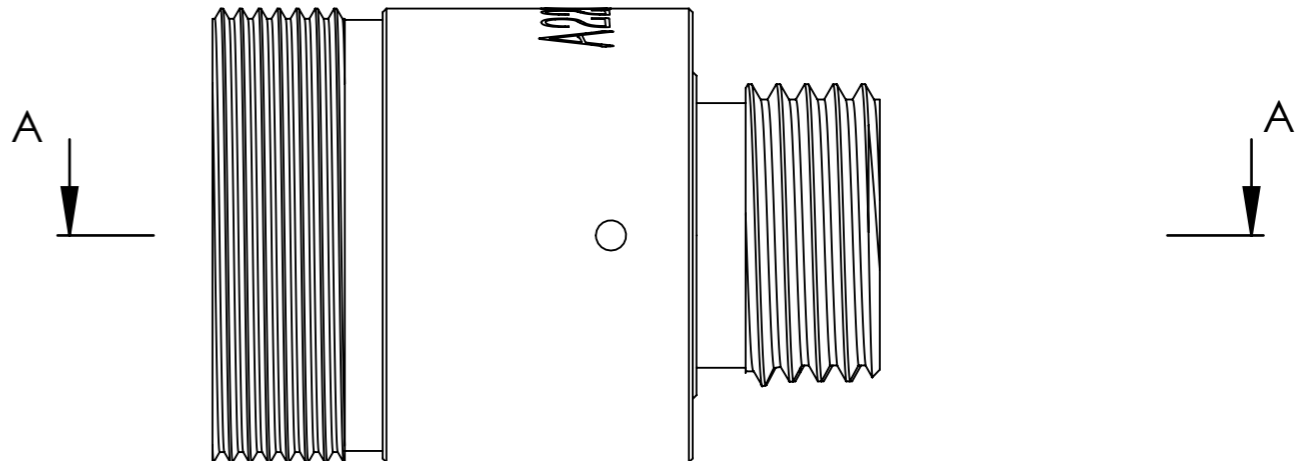

Distributor

info@amstechnologies.com
www.amstechnologies-webshop.com

Contact us

ITEM	Material	DESCRIPTION
1	LDA520	D-ZK3M MOLDED ASPHERE
2	3420016	SUS 304L HOUSING
3	3420002	SUS 304L FC/PC CONNECTORS

SECTION A-A

PART NUMBER	λ	ALIGNMENT FIBER	L1 (mm)	L2 ± 0.25 (mm)
FD805020405	405nm	C405	5.55	17.30
FD805020532	532nm	460HP	5.71	17.46
FD805020633	633nm	SM600	5.77	17.52
FD805020780	780nm	780HP	5.83	17.58
FD805021064	1064nm	HI 1060	5.89	17.64
FD805021310	1310nm	SMF-28e	5.94	17.69
FD805021550	1550nm	SMF-28e	5.98	17.73

DO NOT SCALE DRAWING.

DRAWING PROJECTION. 

GH Optics (Jiangsu) Co., Ltd.
www.ghoptics.cn

GHOPTICS
光皓光学

TITLE: Connectorized Collimators with FC/PC

DWG NO. **FD805021550**

NAME	DATE
DRAWN	
CHK'D	
APPV'D	

UNIT: mm SIZE: A3 SHEET 1 OF 1 REV. A