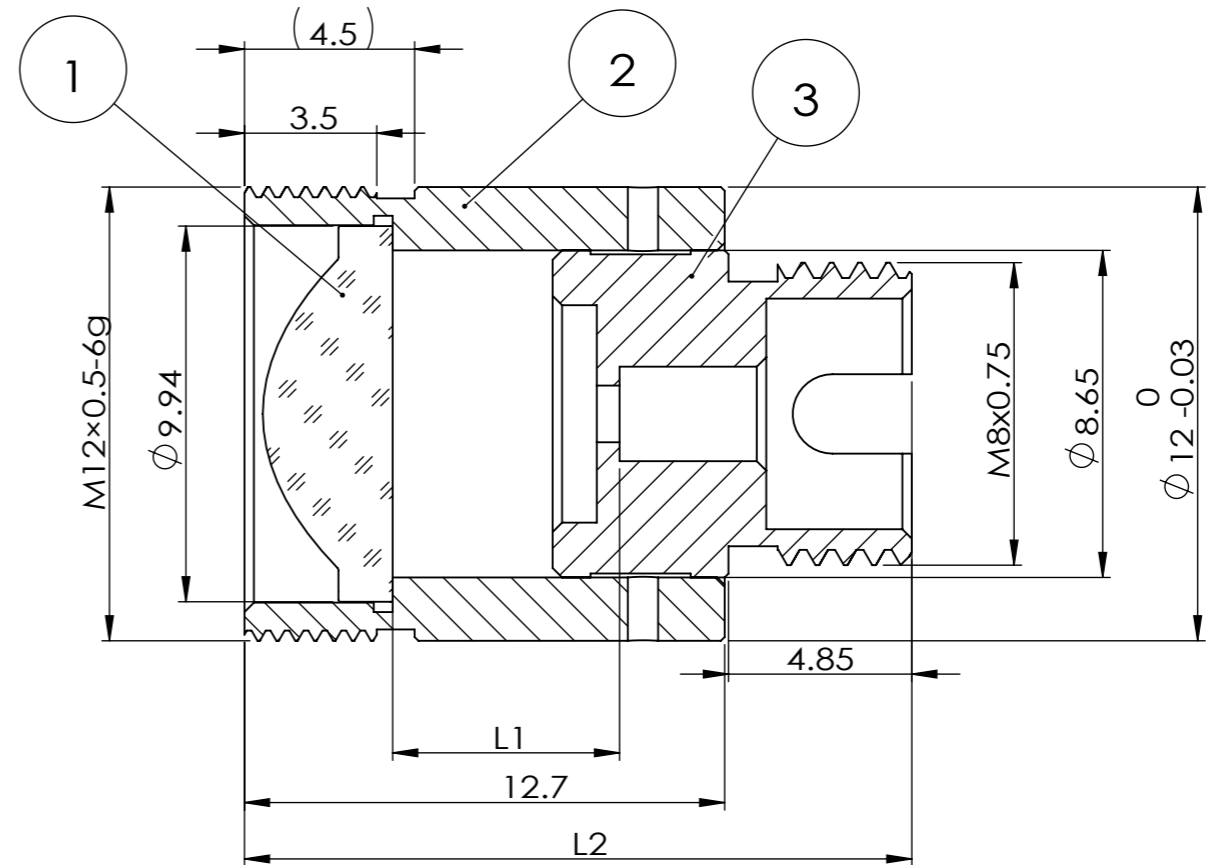

Distributor

info@amstechnologies.com
www.amstechnologies-webshop.com

Contact us

ITEM	Material	DESCRIPTION
1	LDA520	D-ZK3M MOLDED ASPHERE
2	3420016	SUS 304L HOUSING
3	3420002	SUS 304L FC/PC CONNECTORS

SECTION A-A

PART NUMBER	λ	ALIGNMENT FIBER	L1 (mm)	L2 ± 0.25 (mm)
FD805020405	405nm	C405	5.55	17.30
FD805020532	532nm	460HP	5.71	17.46
FD805020633	633nm	SM600	5.77	17.52
FD805020780	780nm	780HP	5.83	17.58
FD805021064	1064nm	HI 1060	5.89	17.64
FD805021310	1310nm	SMF-28e	5.94	17.69
FD805021550	1550nm	SMF-28e	5.98	17.73

DO NOT SCALE DRAWING.

DRAWING PROJECTION. 

GH Optics (Jiangsu) Co., Ltd.
www.ghoptics.cn

GHOPTICS
光皓光学

TITLE: Connectorized Collimators with FC/PC

DWG NO. **FD805021550**

NAME	DATE
DRAWN	
CHK'D	
APPV'D	

UNIT: mm SIZE: A3 SHEET 1 OF 1 REV. A