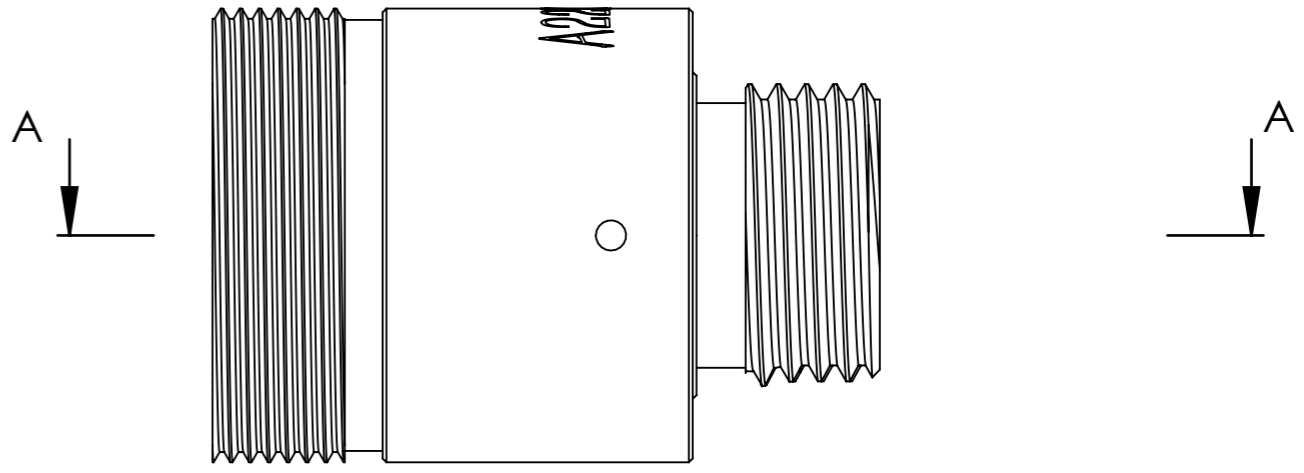

Distributor

 info@amstechnologies.com
 www.amstechnologies-webshop.com
Contact us

ITEM	Material	DESCRIPTION
1	LDA520	D-ZK3M MOLDED ASPHERE
2	3420016	SUS 304L HOUSING
3	3420002	SUS 304L FC/PC CONNECTORS

SECTION A-A

PART NUMBER	λ	ALIGNMENT FIBER	L1 (mm)	L2 ± 0.25 (mm)
FD805020405	405nm	C405	5.55	17.30
FD805020532	532nm	460HP	5.71	17.46
FD805020633	633nm	SM600	5.77	17.52
FD805020780	780nm	780HP	5.83	17.58
FD805021064	1064nm	HI 1060	5.89	17.64
FD805021310	1310nm	SMF-28e	5.94	17.69
FD805021550	1550nm	SMF-28e	5.98	17.73

DO NOT SCALE DRAWING.

DRAWING PROJECTION. 

GH Optics (Jiangsu) Co., Ltd.
 www.ghoptics.cn
GHOPTICS
 光皓光学

TITLE: Connectorized Collimators with FC/PC

DWG NO. **FD805020405**

NAME	DATE
DRAWN	
CHK'D	
APPV'D	

UNIT: mm SIZE: A3 SHEET 1 OF 1 REV. A