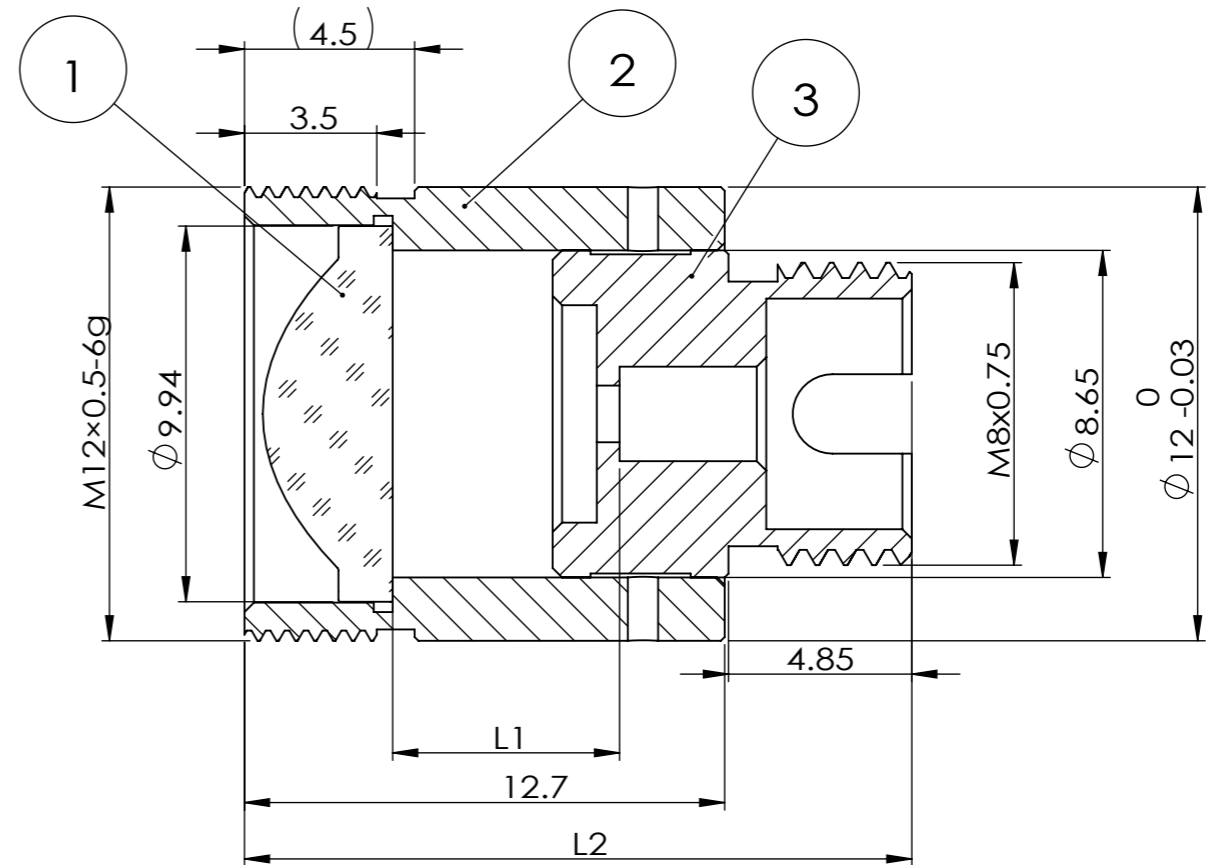

Distributor

 info@amstechnologies.com
 www.amstechnologies-webshop.com
Contact us

ITEM	Material	DESCRIPTION
1	LDA520	D-ZK3M MOLDED ASPHERE
2	3420016	SUS 304L HOUSING
3	3420002	SUS 304L FC/PC CONNECTORS

SECTION A-A

PART NUMBER	λ	ALIGNMENT FIBER	L1 (mm)	L2 ± 0.25 (mm)
FD805020405	405nm	C405	5.55	17.30
FD805020532	532nm	460HP	5.71	17.46
FD805020633	633nm	SM600	5.77	17.52
FD805020780	780nm	780HP	5.83	17.58
FD805021064	1064nm	HI 1060	5.89	17.64
FD805021310	1310nm	SMF-28e	5.94	17.69
FD805021550	1550nm	SMF-28e	5.98	17.73

DO NOT SCALE DRAWING.

DRAWING PROJECTION. 

GH Optics (Jiangsu) Co., Ltd.
 www.ghoptics.cn
GHOPTICS
 光皓光学

TITLE: Connectorized Collimators with FC/PC

DWG NO. **FD805020405**

NAME	DATE
DRAWN	
CHK'D	
APPV'D	

UNIT: mm SIZE: A3 SHEET 1 OF 1 REV. A