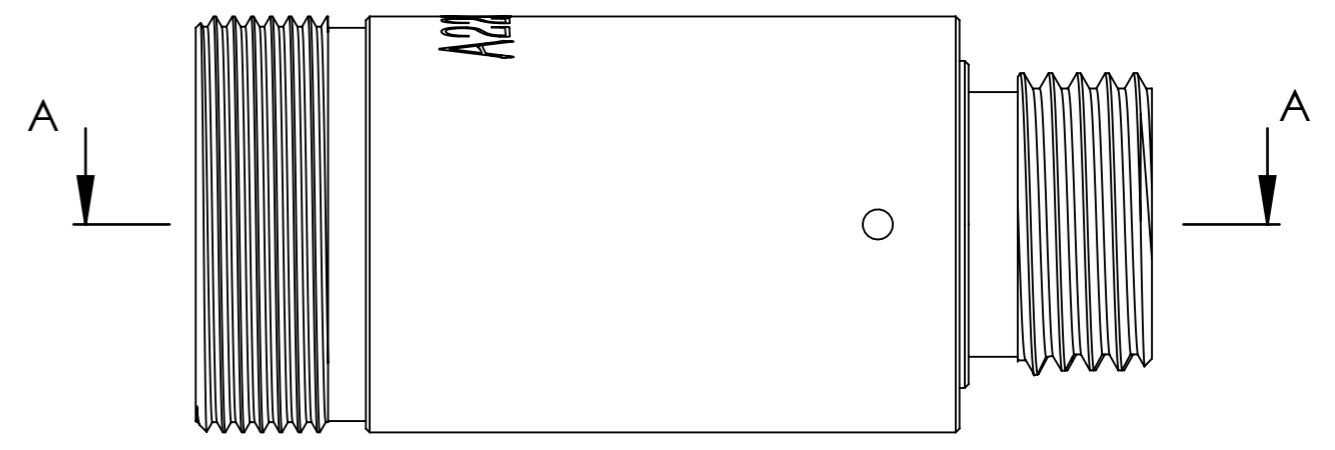

Distributor

 info@amstechnologies.com
 www.amstechnologies-webshop.com
Contact us

ITEM	Material	DESCRIPTION
1	LDA520	D-ZK3M MOLDED ASPHERE
2	3420014	SUS 304L HOUSING
3	3420002	SUS 304L FC/PC CONNECTORS

SECTION A-A

PART NUMBER	λ	ALIGNMENT FIBER	L1 (mm)	L2 ± 0.25 (mm)
FDA52020405	405nm	C405	13.33	24.72
FDA52020532	532nm	460HP	13.64	25.03
FDA52020633	633nm	SM600	13.77	25.16
FDA52020780	780nm	780HP	13.89	25.28
FDA52021064	1064nm	HI 1060	14.03	25.42
FDA52021310	1310nm	SMF-28e	14.12	25.51
FDA52021550	1550nm	SMF-28e	14.21	25.60

DO NOT SCALE DRAWING.

DRAWING PROJECTION. 

GH Optics (Jiangsu) Co., Ltd.
 www.ghoptics.cn

GHOPTICS
 光皓光学

TITLE: Connectorized Collimators with FC/PC

DWG NO. FDA52021064

NAME	DATE
DRAWN	
CHK'D	
APPV'D	

UNIT: mm SIZE: A3 SHEET 1 OF 1 REV. A