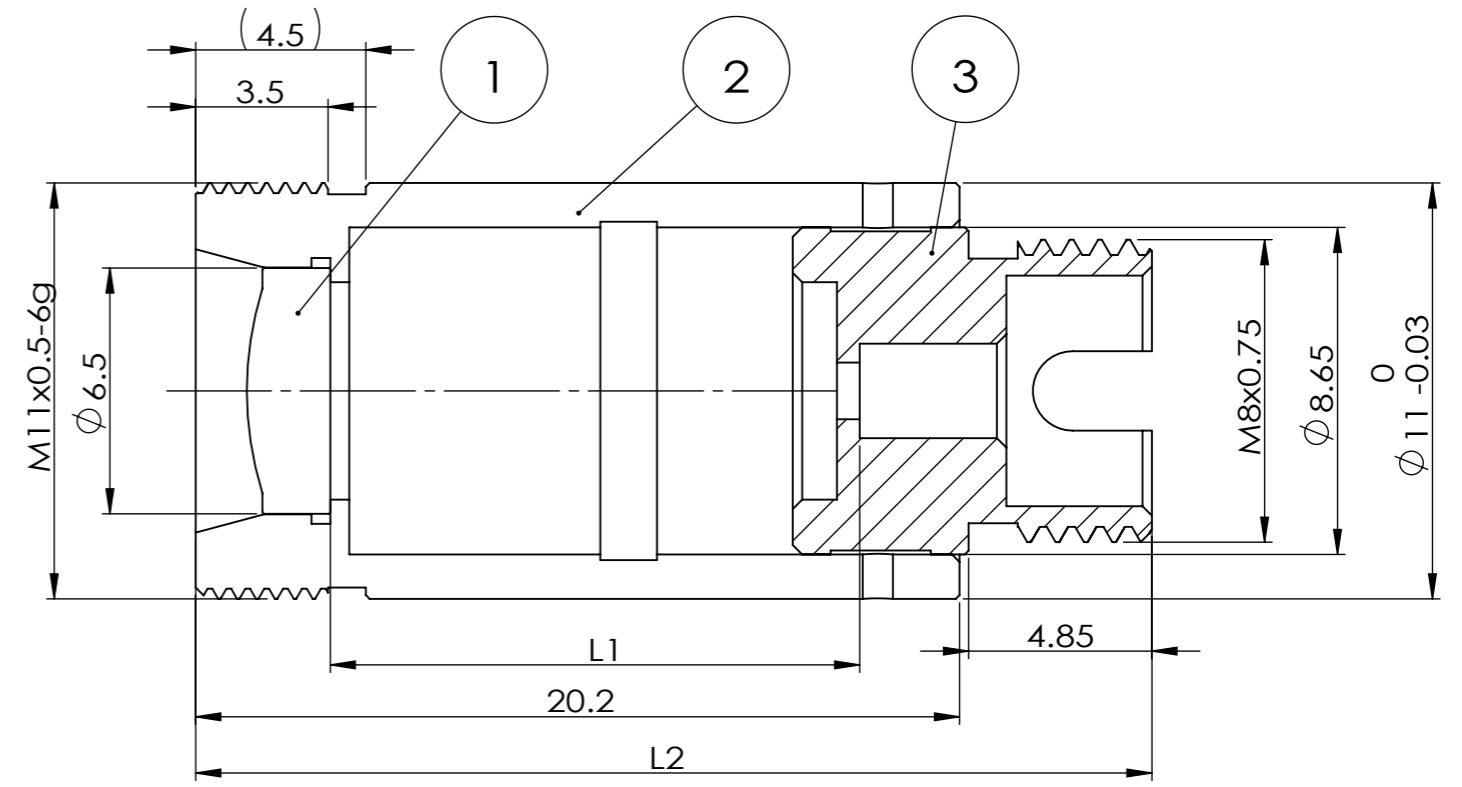

Distributor

 info@amstechnologies.com
 www.amstechnologies-webshop.com
Contact us

ITEM	Material	DESCRIPTION
1	LDA520	D-ZK3M MOLDED ASPHERE
2	3420014	SUS 304L HOUSING
3	3420002	SUS 304L FC/PC CONNECTORS

SECTION A-A

PART NUMBER	λ	ALIGNMENT FIBER	L1 (mm)	L2 ± 0.25 (mm)
FDA52020405	405nm	C405	13.33	24.72
FDA52020532	532nm	460HP	13.64	25.03
FDA52020633	633nm	SM600	13.77	25.16
FDA52020780	780nm	780HP	13.89	25.28
FDA52021064	1064nm	HI 1060	14.03	25.42
FDA52021310	1310nm	SMF-28e	14.12	25.51
FDA52021550	1550nm	SMF-28e	14.21	25.60

DO NOT SCALE DRAWING.

DRAWING PROJECTION. 

GH Optics (Jiangsu) Co., Ltd.
 www.ghoptics.cn

GHOPTICS
 光皓光学

TITLE: Connectorized Collimators with FC/PC

DWG NO. FDA52021064

NAME	DATE
DRAWN	
CHK'D	
APPV'D	

UNIT: mm SIZE: A3 SHEET 1 OF 1 REV. A