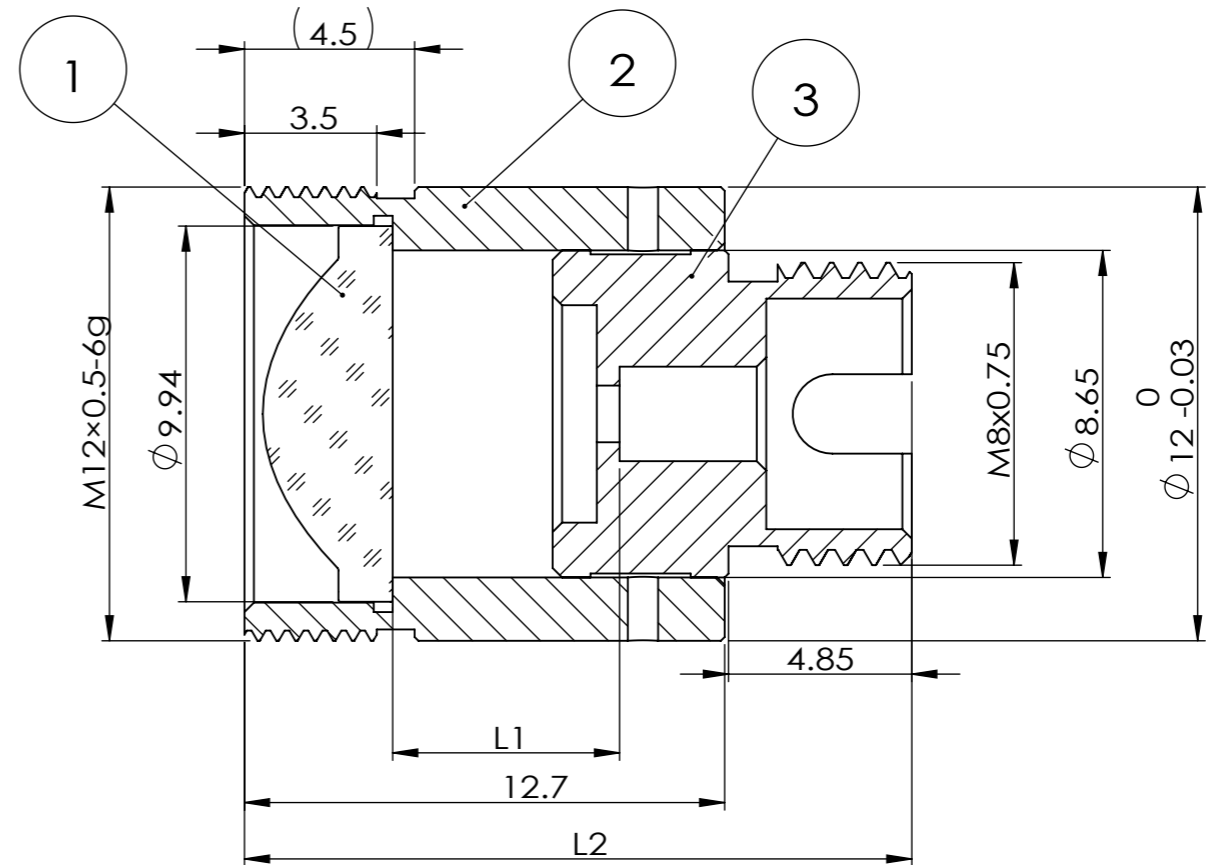

SECTION A-A

PART NUMBER	$\lambda$	ALIGNMENT FIBER	L1 (mm)	L2 $\pm 0.25$ (mm)
FD805020405	405nm	C405	5.55	17.30
FD805020532	532nm	460HP	5.71	17.46
FD805020633	633nm	SM600	5.77	17.52
FD805020780	780nm	780HP	5.83	17.58
FD805021064	1064nm	HI 1060	5.89	17.64
FD805021310	1310nm	SMF-28e	5.94	17.69
FD805021550	1550nm	SMF-28e	5.98	17.73

DO NOT SCALE DRAWING.

DRAWING PROJECTION. 

 **GH Optics (Jiangsu) Co., Ltd.**  
www.ghoptics.cn

TITLE: Connectorized Collimators with FC/PC

DWG NO. **FD805020780**

NAME	DATE
DRAWN	
CHK'D	
APPV'D	

UNIT: mm    SIZE: A3    SHEET 1 OF 1    REV. A