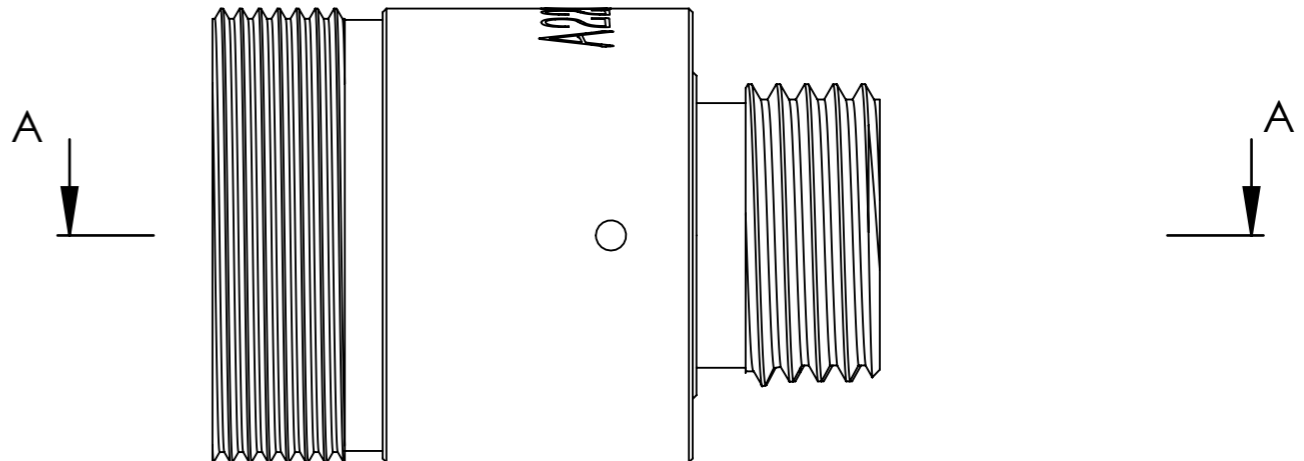

SECTION A-A

PART NUMBER	$\lambda$	ALIGNMENT FIBER	L1 (mm)	L2 $\pm 0.25$ (mm)
FD805020405	405nm	C405	5.55	17.30
FD805020532	532nm	460HP	5.71	17.46
FD805020633	633nm	SM600	5.77	17.52
FD805020780	780nm	780HP	5.83	17.58
FD805021064	1064nm	HI 1060	5.89	17.64
FD805021310	1310nm	SMF-28e	5.94	17.69
FD805021550	1550nm	SMF-28e	5.98	17.73

DO NOT SCALE DRAWING.

DRAWING PROJECTION. 

 **GH Optics (Jiangsu) Co., Ltd.**  
www.ghoptics.cn

TITLE: Connectorized Collimators with FC/PC

DWG NO. **FD805020780**

NAME	DATE
DRAWN	
CHK'D	
APPV'D	

UNIT: mm    SIZE: A3    SHEET 1 OF 1    REV. A