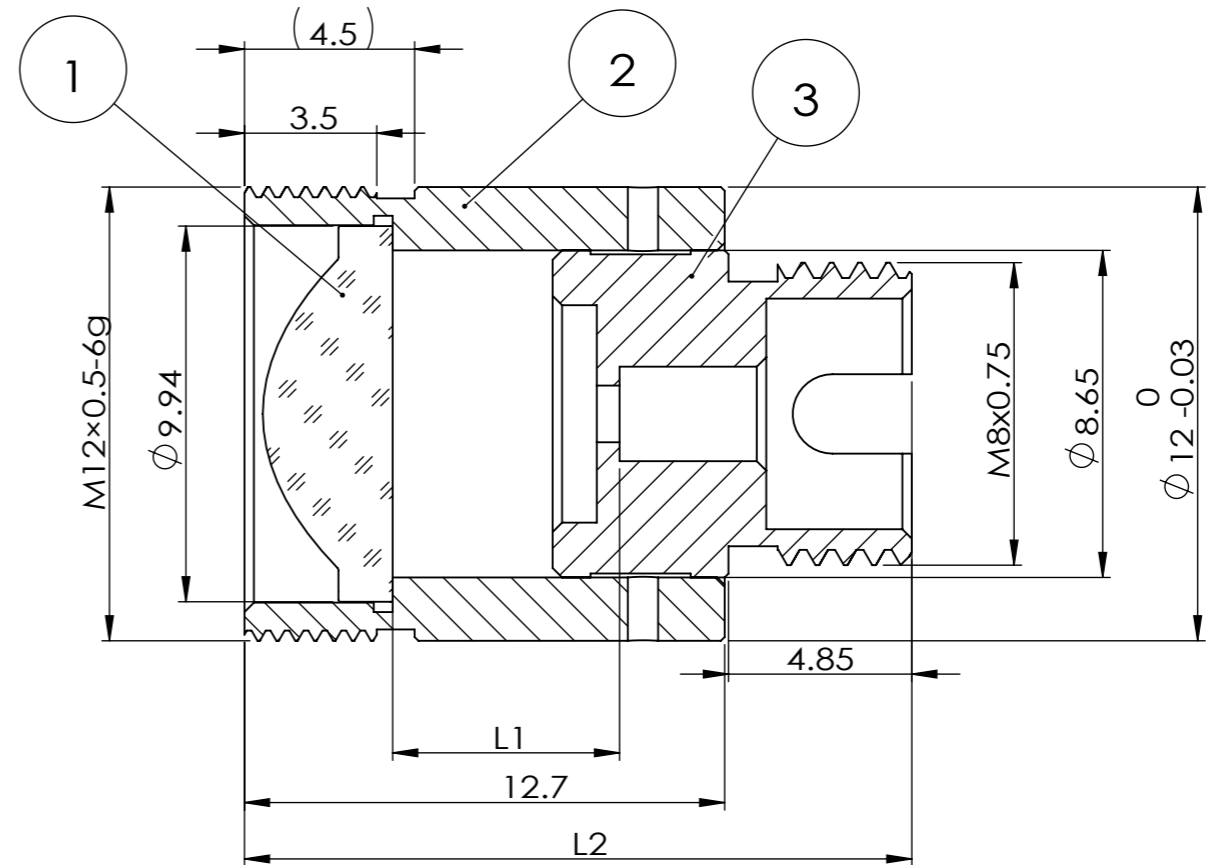

Distributor

info@amstechnologies.com
www.amstechnologies-webshop.com

Contact us

ITEM	Material	DESCRIPTION
1 LDA520	D-ZK3M	MOLDED ASPHERE
2 3420016	SUS 304L	HOUSING
3 3420002	SUS 304L	FC/PC CONNECTORS

SECTION A-A

PART NUMBER	λ	ALIGNMENT FIBER	L1 (mm)	L2 ± 0.25 (mm)
FD805020405	405nm	C405	5.55	17.30
FD805020532	532nm	460HP	5.71	17.46
FD805020633	633nm	SM600	5.77	17.52
FD805020780	780nm	780HP	5.83	17.58
FD805021064	1064nm	HI 1060	5.89	17.64
FD805021310	1310nm	SMF-28e	5.94	17.69
FD805021550	1550nm	SMF-28e	5.98	17.73

DO NOT SCALE DRAWING.

DRAWING PROJECTION. 

GH Optics (Jiangsu) Co., Ltd.
www.ghoptics.cn

GHOPTICS
光皓光学

TITLE: Connectorized Collimators with FC/PC

DWG NO. **FD805021310**

NAME	DATE
DRAWN	
CHK'D	
APPV'D	

UNIT: mm SIZE: A3 SHEET 1 OF 1 REV. A