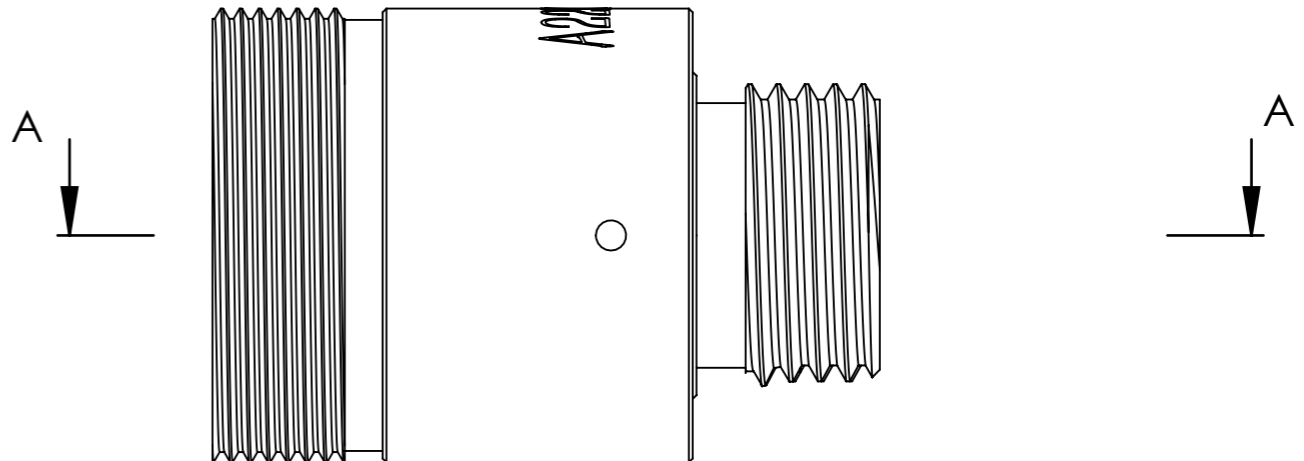

Distributor

info@amstechnologies.com
www.amstechnologies-webshop.com

Contact us

ITEM	Material	DESCRIPTION
1 LDA520	D-ZK3M	MOLDED ASPHERE
2 3420016	SUS 304L	HOUSING
3 3420002	SUS 304L	FC/PC CONNECTORS

SECTION A-A

PART NUMBER	λ	ALIGNMENT FIBER	L1 (mm)	L2 ± 0.25 (mm)
FD805020405	405nm	C405	5.55	17.30
FD805020532	532nm	460HP	5.71	17.46
FD805020633	633nm	SM600	5.77	17.52
FD805020780	780nm	780HP	5.83	17.58
FD805021064	1064nm	HI 1060	5.89	17.64
FD805021310	1310nm	SMF-28e	5.94	17.69
FD805021550	1550nm	SMF-28e	5.98	17.73

DO NOT SCALE DRAWING.

DRAWING PROJECTION. 

GH Optics (Jiangsu) Co., Ltd.
www.ghoptics.cn

GHOPTICS
光皓光学

TITLE: Connectorized Collimators with FC/PC

DWG NO. **FD805021310**

NAME	DATE
DRAWN	
CHK'D	
APPV'D	

UNIT: mm SIZE: A3 SHEET 1 OF 1 REV. A