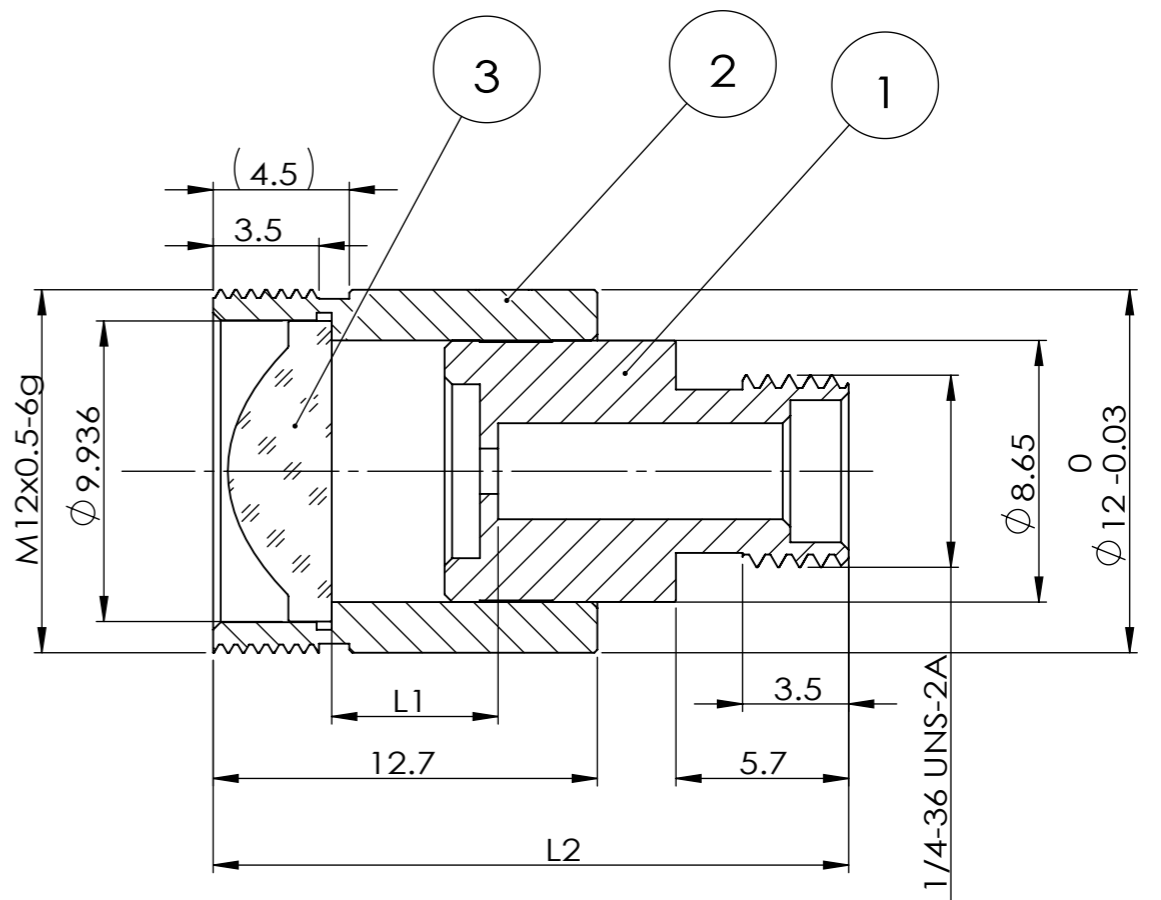

Distributor

info@amstechnologies.com
www.amstechnologies-webshop.com

Contact us

ITEM	Material	DESCRIPTION
1 3420003	SUS 304L	SMA CONNECTORS
2 3420016	SUS 304L	HOUSING
3 LD8050	D-ZK3M	MOLDED ASPHERE

SECTION A-A