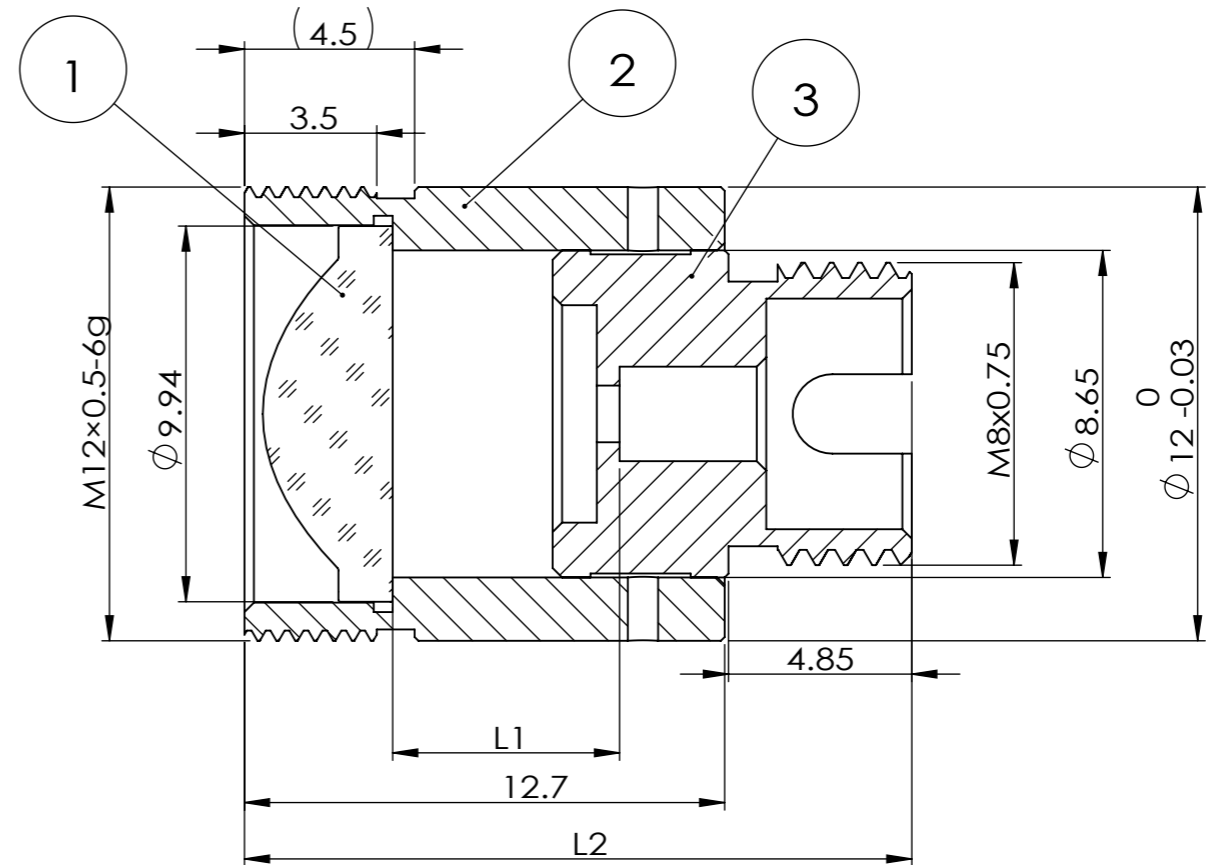

Distributor

 info@amstechnologies.com
 www.amstechnologies-webshop.com
Contact us

ITEM	Material	DESCRIPTION
1 LDA520	D-ZK3M	MOLDED ASPHERE
2 3420016	SUS 304L	HOUSING
3 3420002	SUS 304L	FC/PC CONNECTORS

SECTION A-A

PART NUMBER	λ	ALIGNMENT FIBER	L1 (mm)	L2 ± 0.25 (mm)
FD805020405	405nm	C405	5.55	17.30
FD805020532	532nm	460HP	5.71	17.46
FD805020633	633nm	SM600	5.77	17.52
FD805020780	780nm	780HP	5.83	17.58
FD805021064	1064nm	HI 1060	5.89	17.64
FD805021310	1310nm	SMF-28e	5.94	17.69
FD805021550	1550nm	SMF-28e	5.98	17.73

DO NOT SCALE DRAWING.

DRAWING PROJECTION. 

GH Optics (Jiangsu) Co., Ltd.
 www.ghoptics.cn
GHOPTICS
 光皓光学

TITLE: Connectorized Collimators with FC/PC

DWG NO. **FD805020532**

NAME	DATE
DRAWN	
CHK'D	
APPV'D	

UNIT: mm SIZE: A3 SHEET 1 OF 1 REV. A