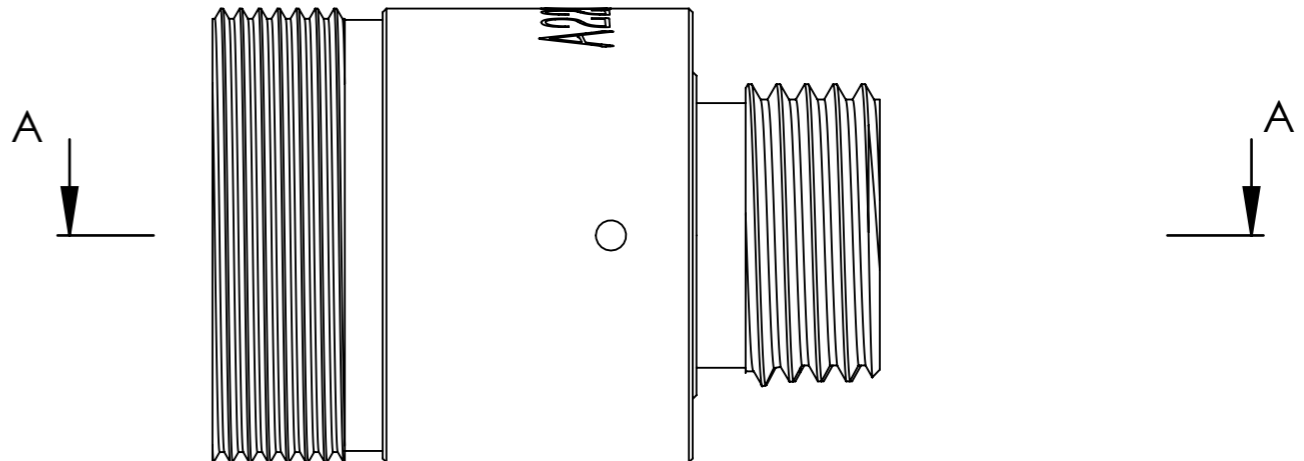

Distributor

 info@amstechnologies.com
 www.amstechnologies-webshop.com
Contact us

ITEM	Material	DESCRIPTION
1 LDA520	D-ZK3M	MOLDED ASPHERE
2 3420016	SUS 304L	HOUSING
3 3420002	SUS 304L	FC/PC CONNECTORS

SECTION A-A

PART NUMBER	λ	ALIGNMENT FIBER	L1 (mm)	L2 ± 0.25 (mm)
FD805020405	405nm	C405	5.55	17.30
FD805020532	532nm	460HP	5.71	17.46
FD805020633	633nm	SM600	5.77	17.52
FD805020780	780nm	780HP	5.83	17.58
FD805021064	1064nm	HI 1060	5.89	17.64
FD805021310	1310nm	SMF-28e	5.94	17.69
FD805021550	1550nm	SMF-28e	5.98	17.73

DO NOT SCALE DRAWING.

DRAWING PROJECTION. 

GH Optics (Jiangsu) Co., Ltd.
 www.ghoptics.cn
GHOPTICS
 光皓光学

TITLE: Connectorized Collimators with FC/PC

DWG NO. **FD805020532**

NAME	DATE
DRAWN	
CHK'D	
APPV'D	

UNIT: mm SIZE: A3 SHEET 1 OF 1 REV. A