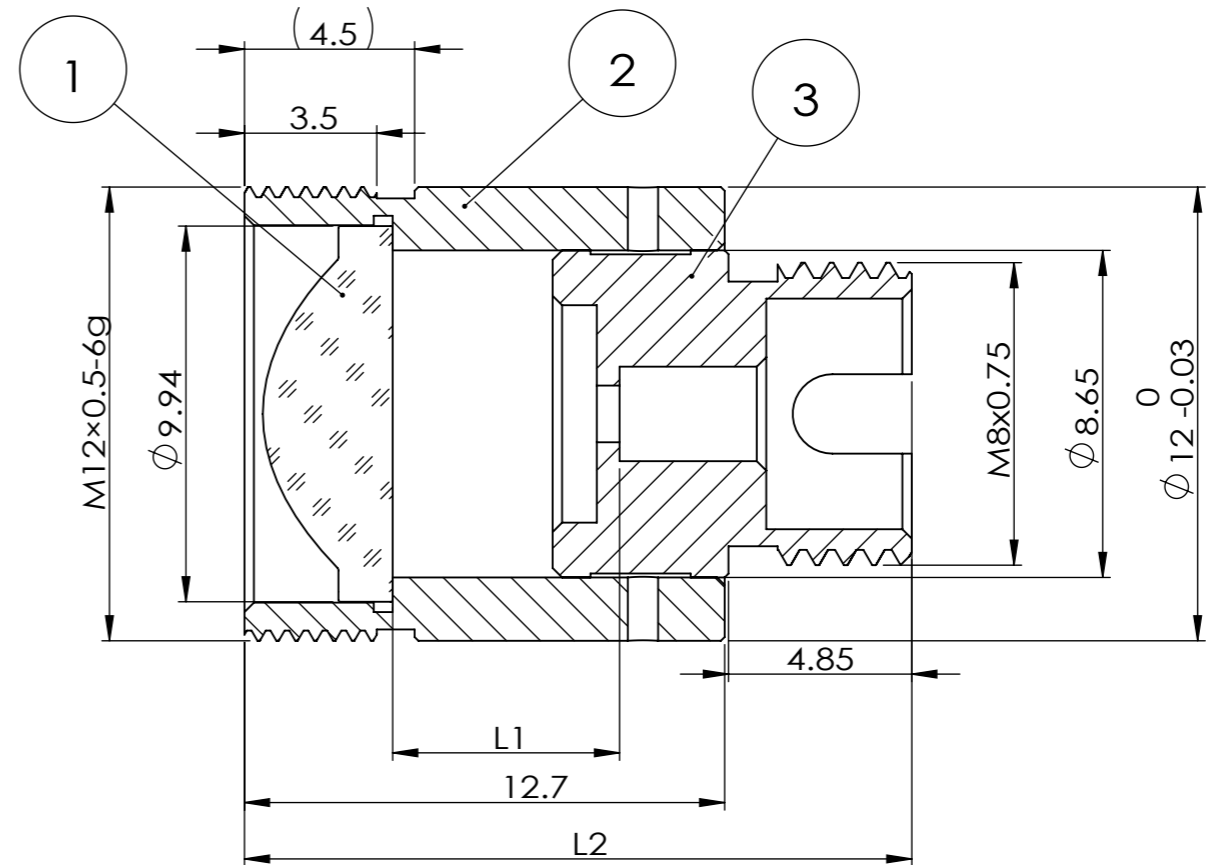

SECTION A-A

PART NUMBER	$\lambda$	ALIGNMENT FIBER	L1 (mm)	L2 $\pm 0.25$ (mm)
FD805020405	405nm	C405	5.55	17.30
FD805020532	532nm	460HP	5.71	17.46
FD805020633	633nm	SM600	5.77	17.52
FD805020780	780nm	780HP	5.83	17.58
FD805021064	1064nm	HI 1060	5.89	17.64
FD805021310	1310nm	SMF-28e	5.94	17.69
FD805021550	1550nm	SMF-28e	5.98	17.73

DO NOT SCALE DRAWING.

DRAWING PROJECTION. 

 **GH Optics (Jiangsu) Co., Ltd.**  
www.ghoptics.cn

TITLE: Connectorized Collimators with FC/PC

DWG NO. **FD805021064**

NAME	DATE
DRAWN	
CHK'D	
APPV'D	

UNIT: mm    SIZE: A3    SHEET 1 OF 1    REV. A