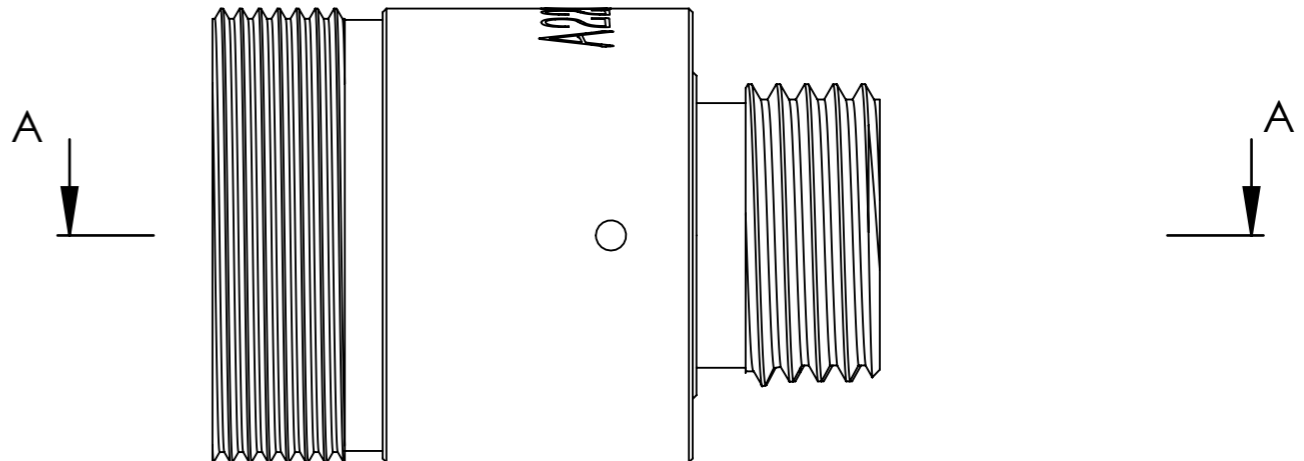

SECTION A-A

PART NUMBER	$\lambda$	ALIGNMENT FIBER	L1 (mm)	L2 $\pm 0.25$ (mm)
FD805020405	405nm	C405	5.55	17.30
FD805020532	532nm	460HP	5.71	17.46
FD805020633	633nm	SM600	5.77	17.52
FD805020780	780nm	780HP	5.83	17.58
FD805021064	1064nm	HI 1060	5.89	17.64
FD805021310	1310nm	SMF-28e	5.94	17.69
FD805021550	1550nm	SMF-28e	5.98	17.73

DO NOT SCALE DRAWING.

DRAWING PROJECTION. 

 **GH Optics (Jiangsu) Co., Ltd.**  
www.ghoptics.cn

TITLE: Connectorized Collimators with FC/PC

DWG NO. **FD805021064**

NAME	DATE
DRAWN	
CHK'D	
APPV'D	

UNIT: mm    SIZE: A3    SHEET 1 OF 1    REV. A